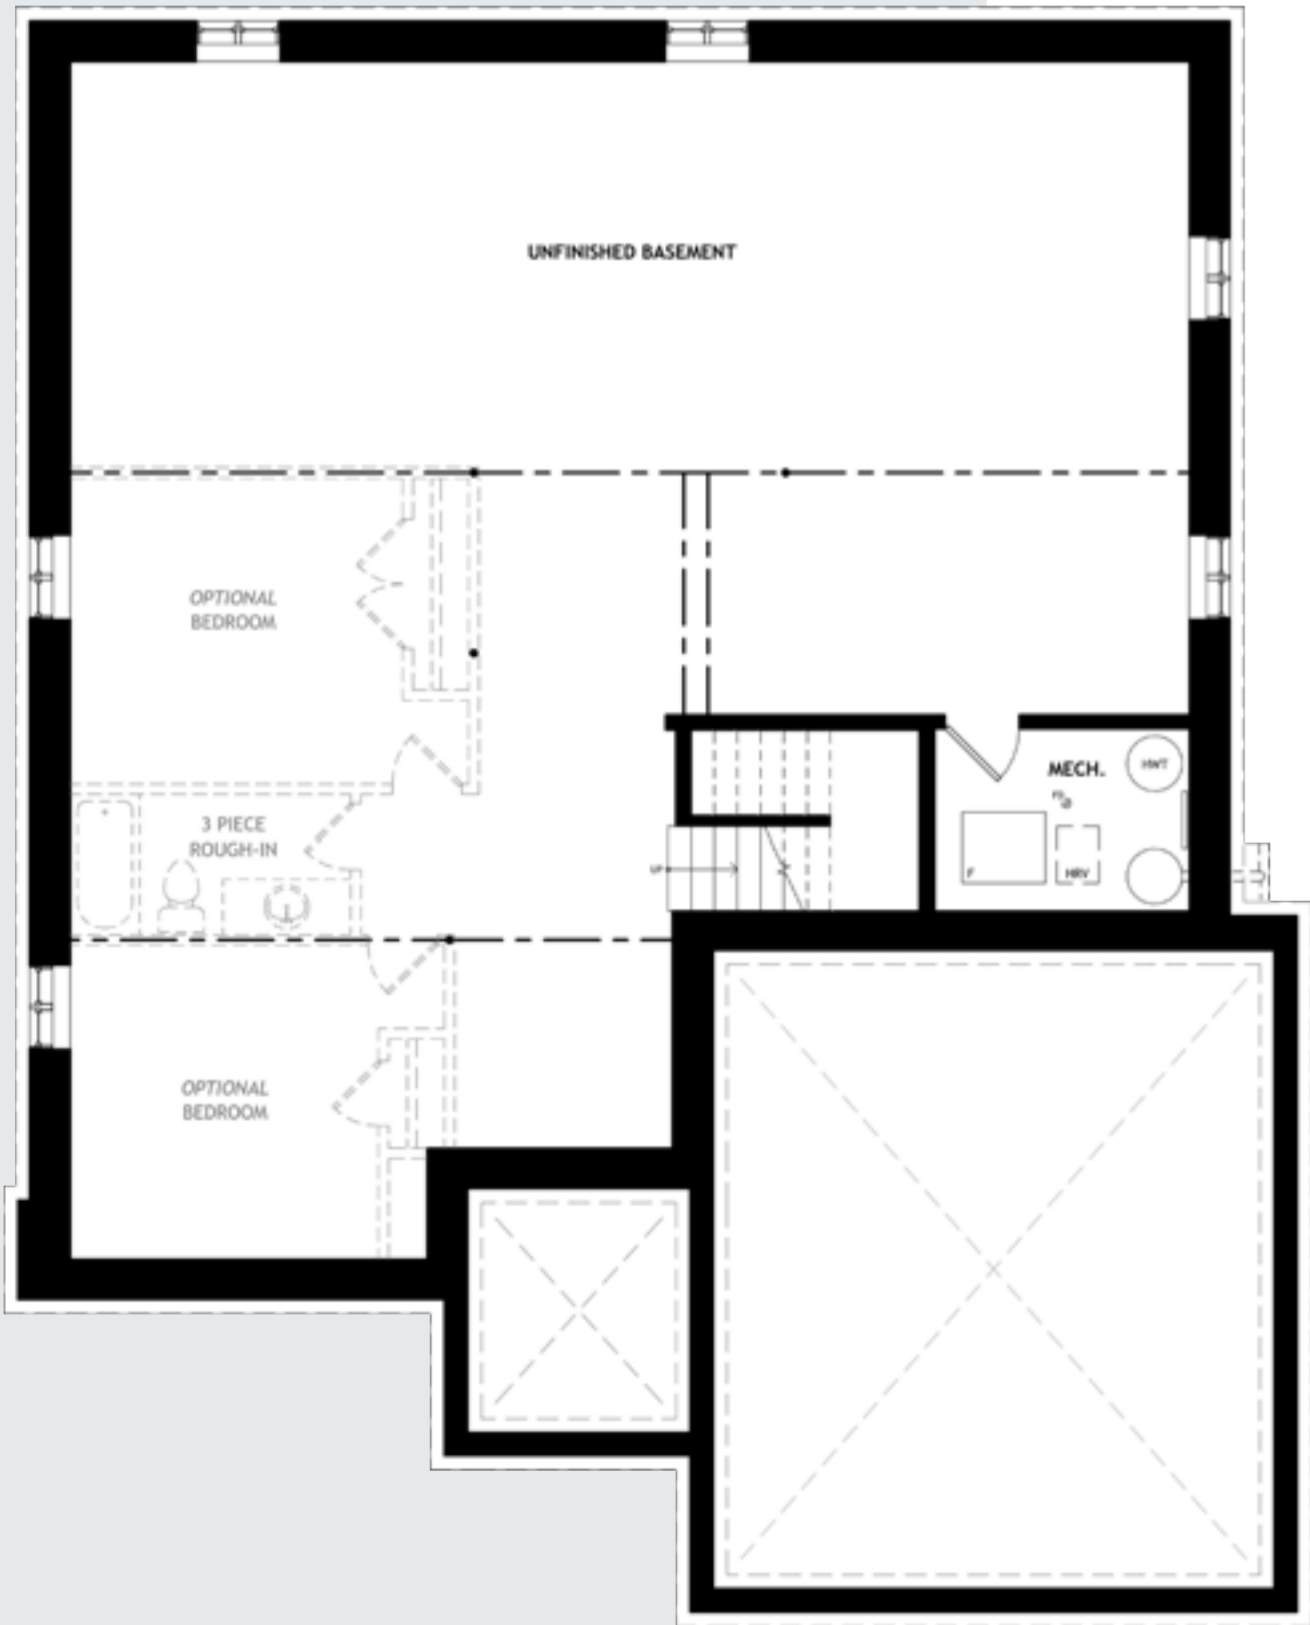

Artist's Concept

THE ALTA

2375 SQ. FT.

Basement Elevation A

Ground Floor Elevation A

Second Floor Elevation A