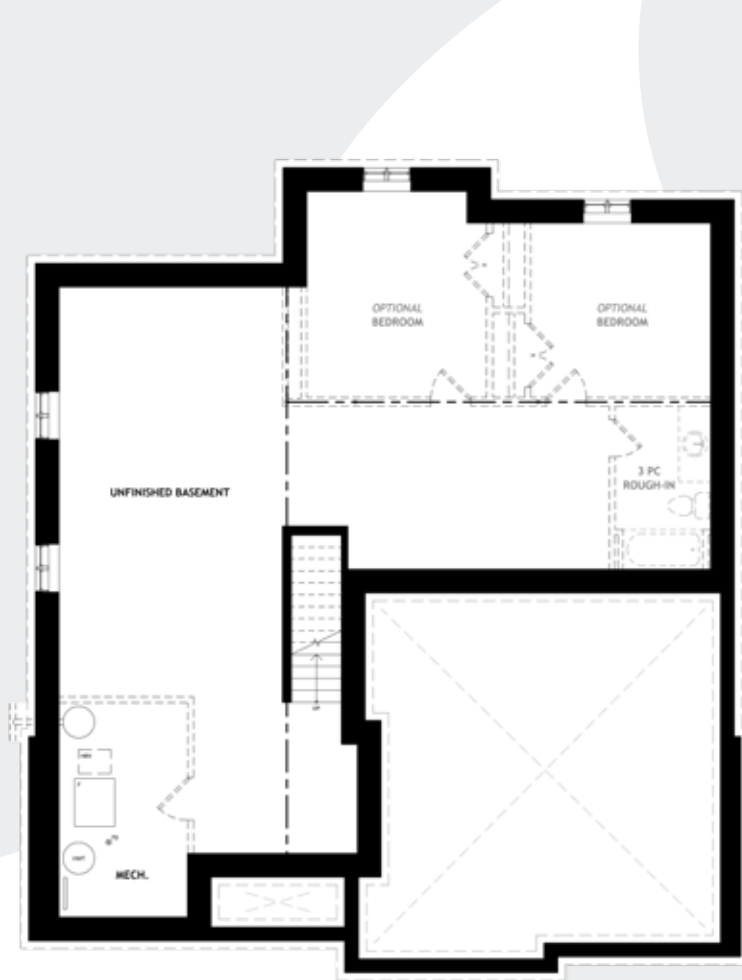

Artist's Concept

THE CHURCHILL
1480 SQ. FT.

BAYSIDE
THORNBURY

CALIBREX
DEVELOPMENTS

**Basement
Elevation A**

**Ground Floor
Elevation A**